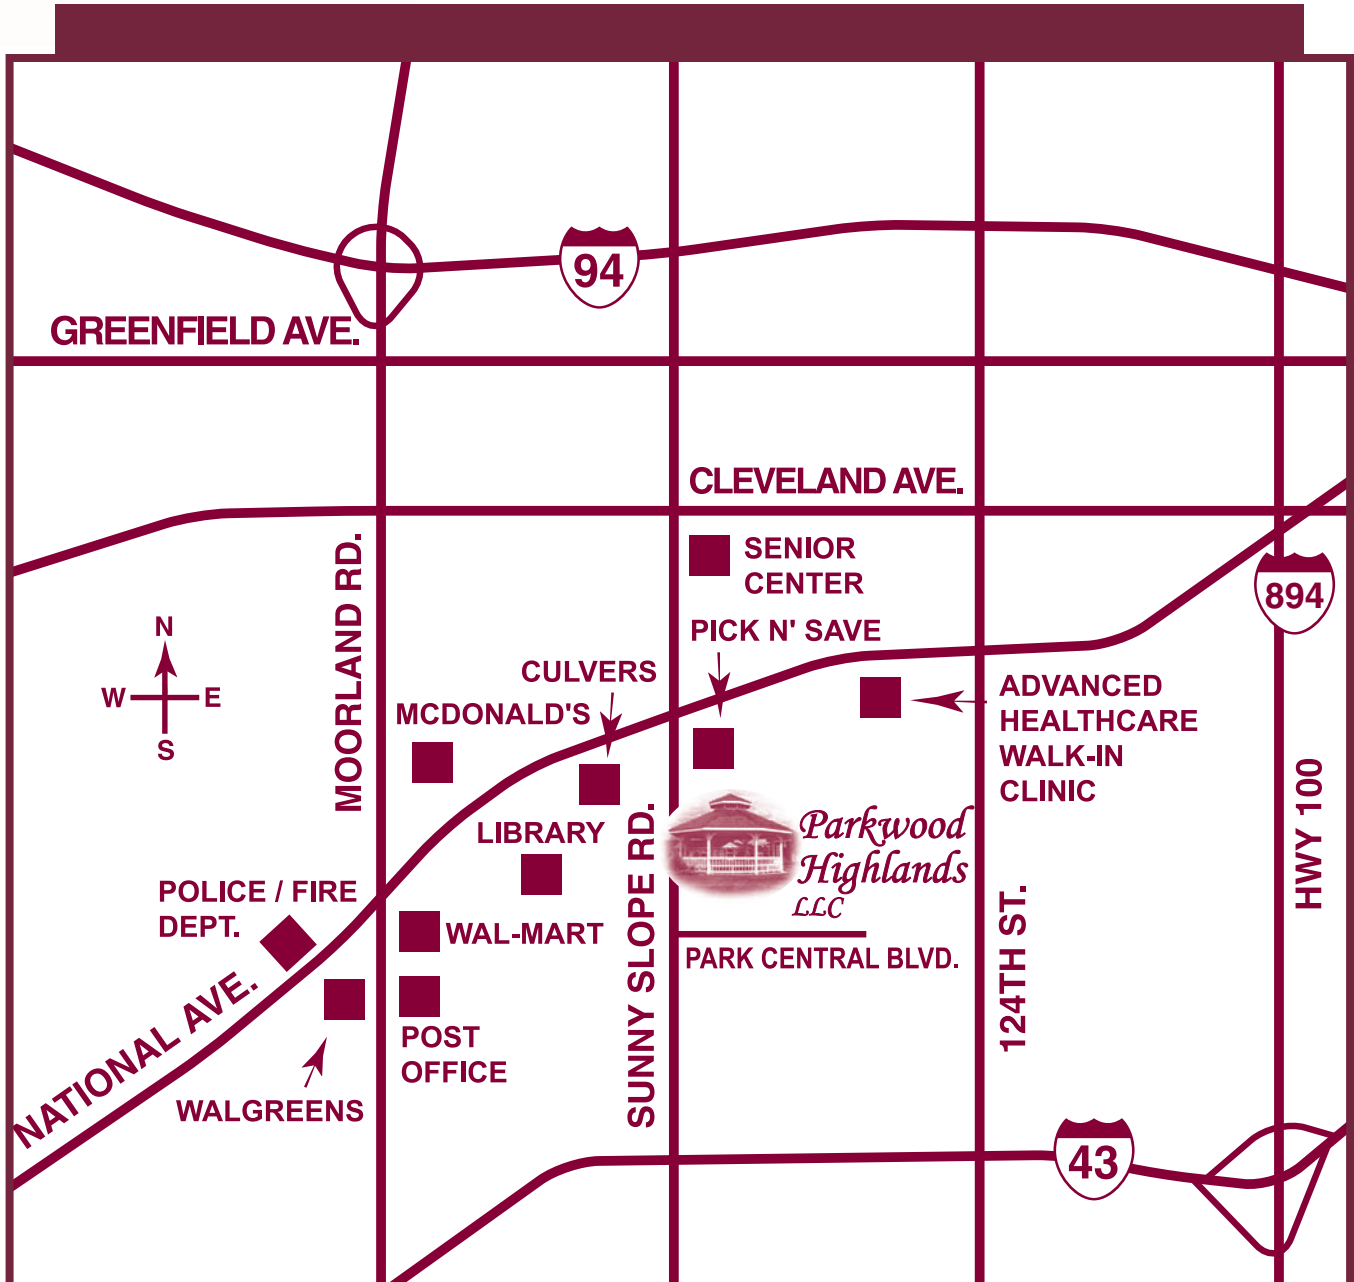

# Parkwood Highlands LLC

SENIOR APARTMENTS & TOWNHOMES

13800 Park Central Blvd. • New Berlin, WI 53151  
(262) 821-5106 • fax (262) 432-0678

From 894, exit onto National Avenue. Proceed west 2.6 miles to Sunnyslope, turn left, proceed south .1 of a mile to Park Central Blvd. Turn left to Parkwood Highlands LLC.