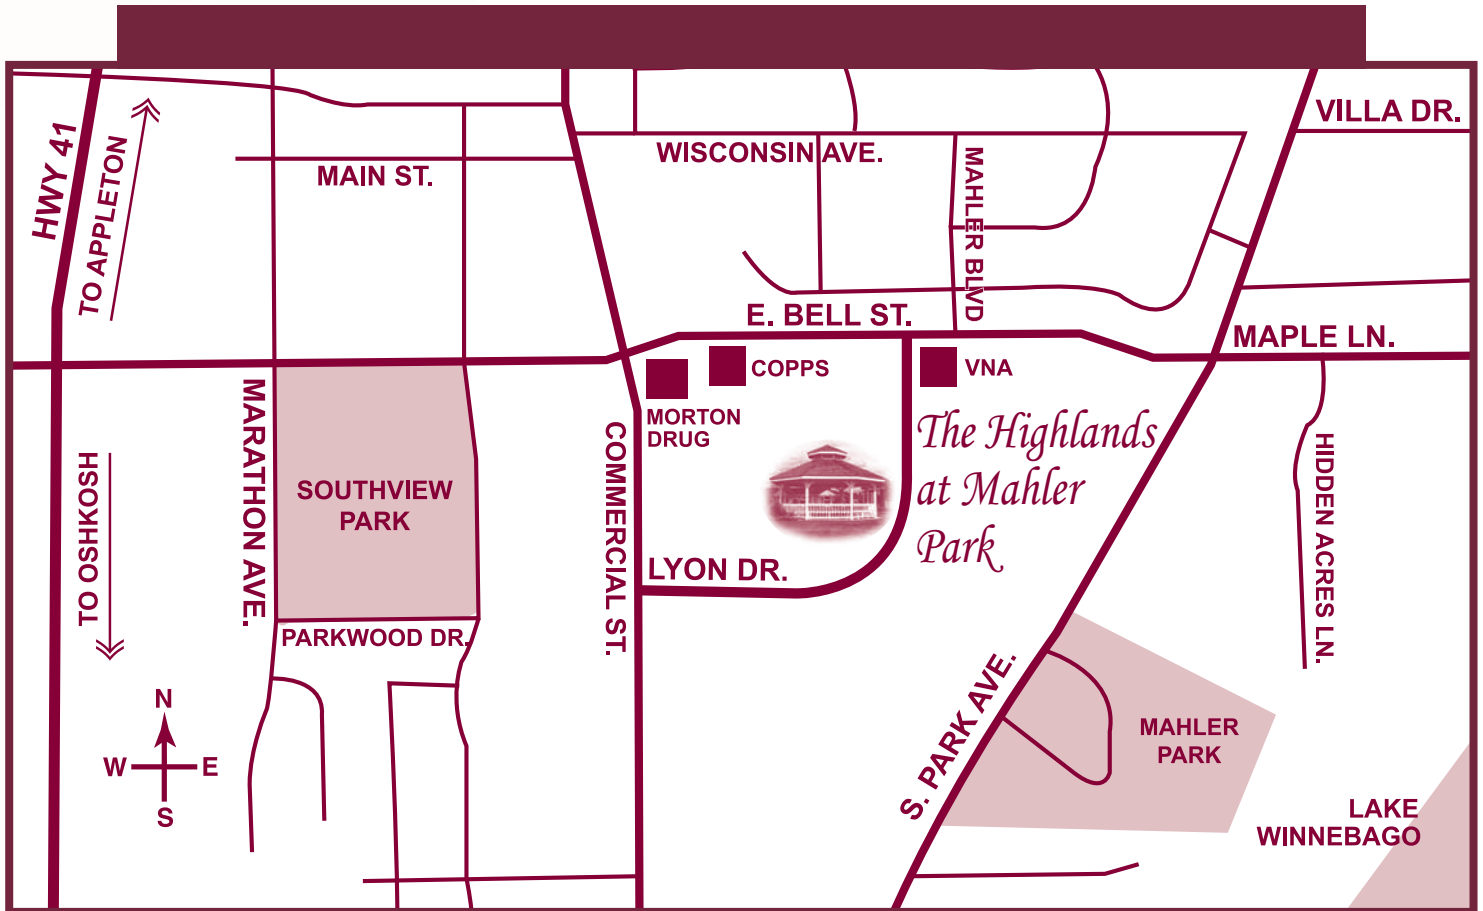

MAP & DIRECTIONS

The Highlands at Mahler Park LLC SENIOR APARTMENTS

1555 Lyon Drive • Neenah, WI 54956
(920) 722-3222

From US-41:

Exit 129 (Breezwood/Bell).
Go East (Right from Oshkosh, Left from Appleton)
for 1.3 miles to Lyon Drive. Turn Right on Lyon Drive.
Go .1 mile to visit our elegant Senior Community.

Senior Apartments Tailored to Your Active Lifestyle!

www.highlandscommunities.com

ADDITIONAL LOCATIONS

Highlands Communities Inc.

Senior Apartments Tailored to Your Active Lifestyle!
Locations in the following neighborhoods